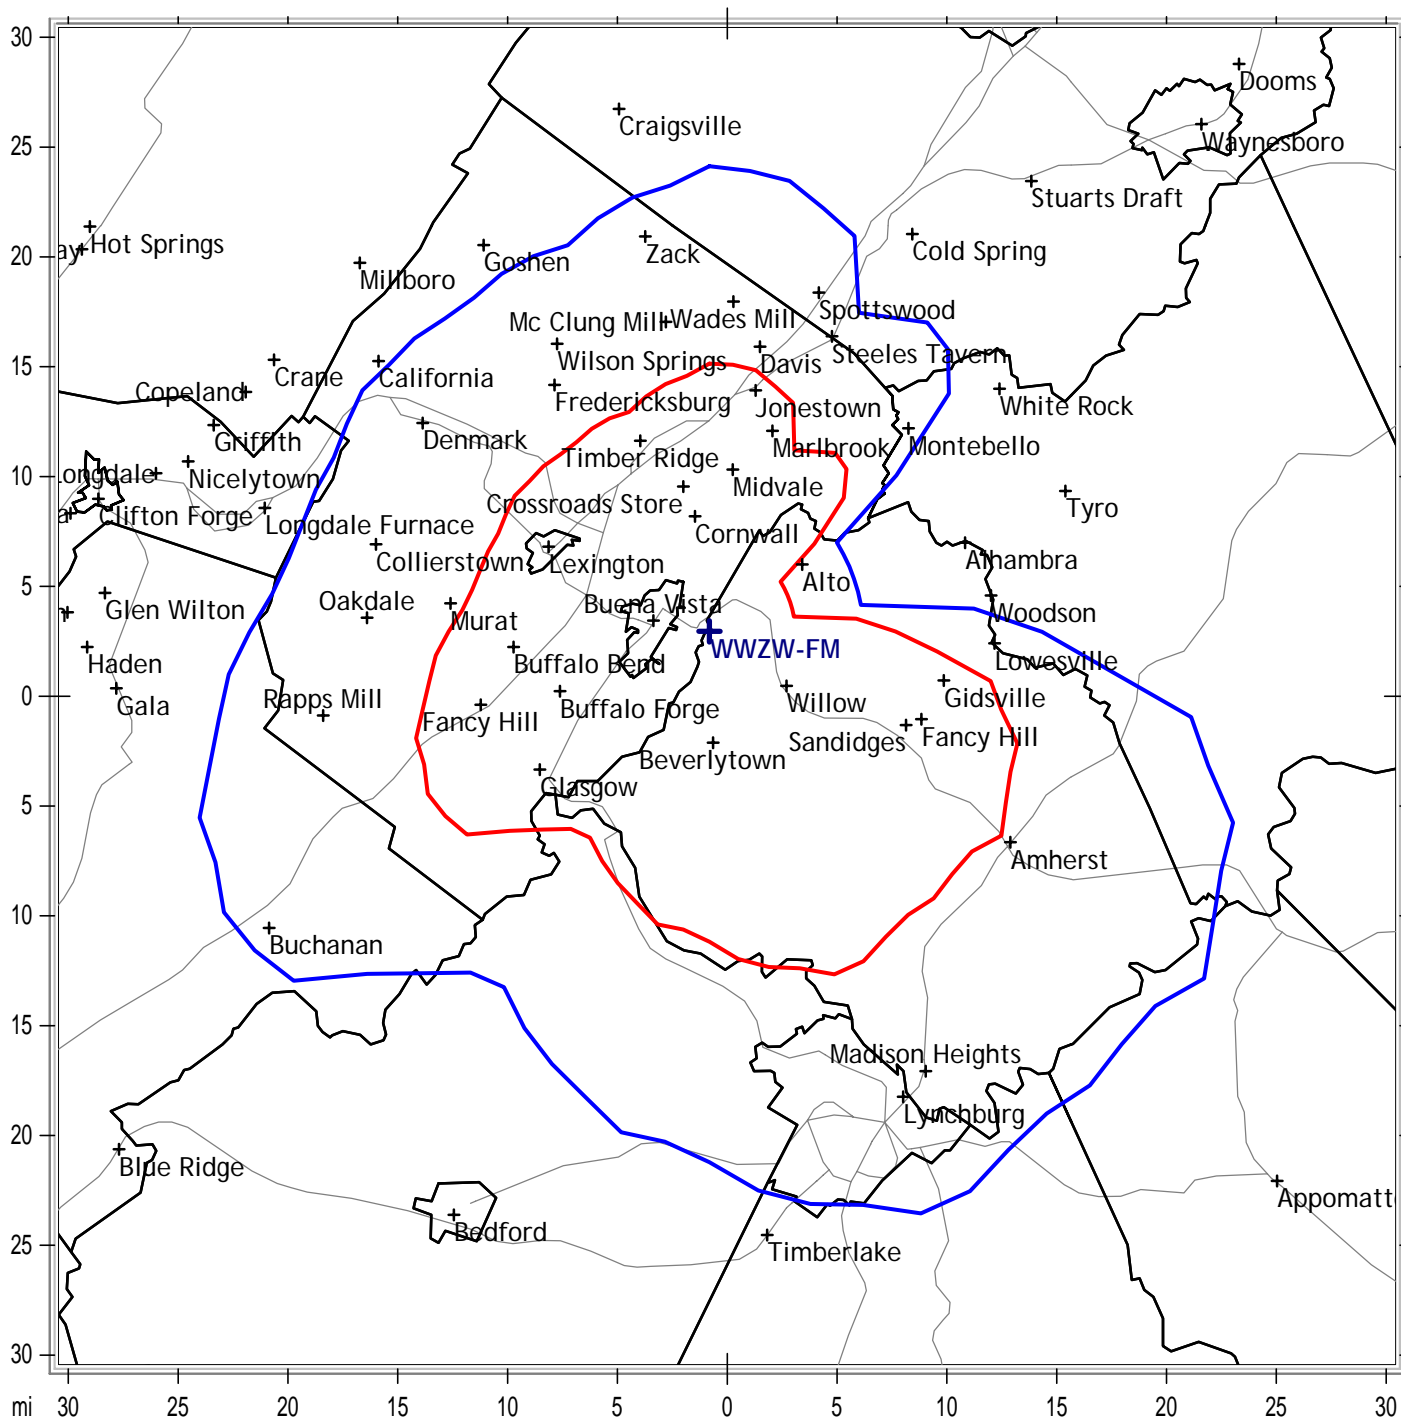

WWZW Coverage Map

Produced in 2004 by REALcoverage.com 800 700 4196 or +1 802 758 5000